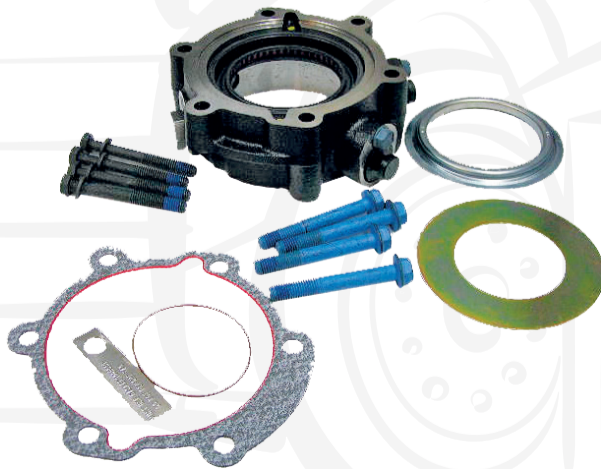

K2947
Countershaft Assy. Front
Suits 16-22918 gearbox

\$19

4304023
Oil Filler Bung
Suits 915/718/918 series gearbox

\$190

4300247
Countershaft 2nd Gear
Suits 16-22918 gearbox

\$395

K3497
Range Synchro Assy.
Suits 14-18718, 14-22918

\$290

4304516
Mainshaft 2nd Gear
Suits 20-22918 gearbox

\$105

4304317
Top Gear Sliding Clutch
Updated top gear clutch for 1100-22918

\$140

4300902
Bearing Splitter Gear
718/918
Suits 16-22918 gearbox

\$119

K3331
Splitter Cylinder Kit
Suits 16-22918 with ratched gears cylinder with 4mm thru hole

\$349

S2809
Output Seal/Speedo Housing
Suits 16-22918 gearbox with magnet speedo sender

\$342

K3682
Solenoid Valve
Suits autoshift and ultrashift

\$138

A5000
Roadranger Slave Valve
Alloy version Suits 900-22918