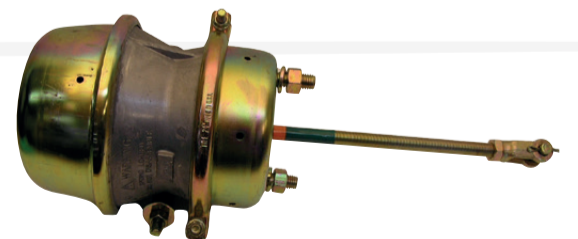

SAVE 25%

LOADBINDER PALLET ANGLE

\$24

KW-PA1040
Kenworth Pallet Angle
Red 1040mm long

\$13

TRP-PA500
TRP Pallet Angle
Blue 500mm long

\$22

TRPPA1040
TRP Pallet Angle
Blue 1040mm long

HALDEX SPRINGBRAKE

\$94.50

2430SB
Haldex 2430 OEM Spring Brake
OEM spec long shaft

VORLANDI COUPLINGS

\$1,850

E55
Vorlandi 50mm Auto Coupling
Comes with warning function

\$1,850

E551
Vorlandi 50mm Manual Coupling
Comes with warning function