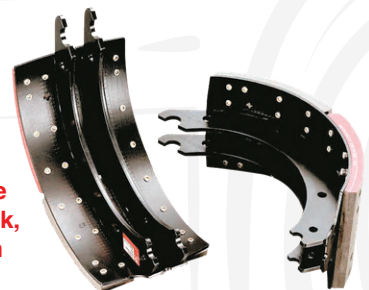

$220

KSMA3124720QP
Q-Plus Lined Shoe 4720
Meritor 16.5" x 5" steer axle FG941, MFS66
Suits KW, Freightliner, Mack, Western Star,
Navistar with Meritor Q-Plus brakes

$195

KSMA3124515Q
Q-Type Lined Shoe 4515
Meritor 16.5" x 7" drive axle
Suits KW, Freightliner, Mack,
Western Star, Navistar with
Meritor Q brakes