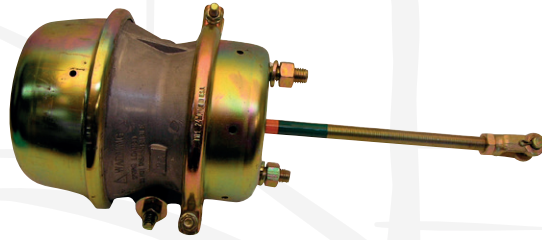

HALDEX SPRINGBRAKE

$94.50

2430SB
Haldex 2430 OEM Spring Brake
OEM spec long shaft