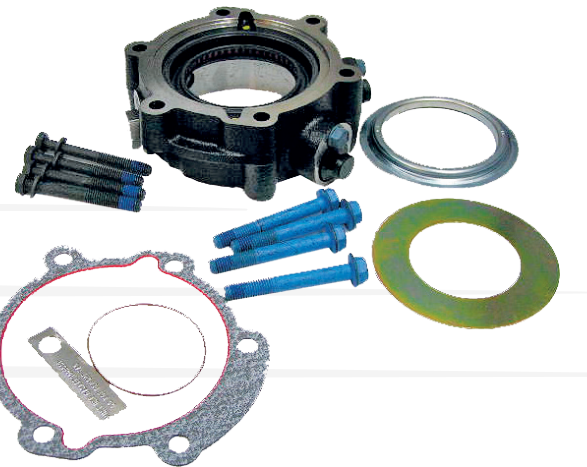

**KENWORTH / DAF AIRBAG**

**\$400**

**K303-18**  
Airbag AG200 DAF  
Air glide 200 airbag for DAF Euro 3 / 4 / 5

**\$470**

**C81-1004**  
Airbag AG400 40000lbs  
Air glide 400 airbag for KW

**\$105**

**4301851B0X**  
Bearing Countershaft Aux  
Suits 16-22918 gearbox

**\$19**

**4304023**  
Oil Filler Bung  
Suits 915/718/918 series gearbox

**\$190**

**4300247**  
Countershaft 2nd Gear  
Suits 16-22918 gearbox

**\$105**

**4304317**  
Top Gear Sliding Clutch  
Updated top gear clutch  
for 1100-22918

**\$140**

**4300902**  
Bearing Splitter Gear  
718/918  
Suits 16-22918 gearbox

**\$349**

**S2809**  
Output Seal/Speedo Housing  
Suits 16-22918 gearbox with  
magnet speedo sender

**TRP FOOT BRAKE VALVE**

**\$325**

**TRP289129**  
TRP Foot Brake E6 Valve Assy  
TRP equivalent of K023307

**WHEEL ARCH FLARE**

**\$490**

**KW08P004**  
KW S/S Wheel Arch Flare T904/908/909  
Suits Kenworth T909 without factory  
fitted rubber wheel arch trims