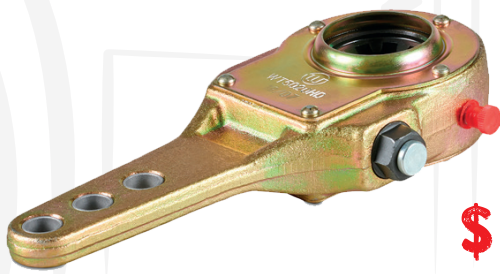

**KW GENUINE BATTERY**

**\$275**

**KGE780HD**  
KW Heavy Duty N70Z Battery  
12V 780CCA maintenance free  
12 month warranty  
Factory fitted Kenworth  
battery from 2024

**TRP FAN CLUTCH KIT**

**\$684**

**F35008TRP**  
Fan Clutch Kit HTS 9.5"  
Major o/haul kit  
Severe Duty

**NEW PRODUCT**

**MANUAL SLACK ADJUSTER**

**\$34**

**WT5020HD**  
Slack Adjuster 1 1/2" 10 Spline  
Manual slack adjuster 10  
spline 5", 6", 7" hole with 19mm adjuster

**\$34**

**WT5024HD**  
Slack Adjuster 1 1/2" 28 Spline  
Manual slack adjuster 28 spline  
5.5", 6.5" hole with 19mm adjuster