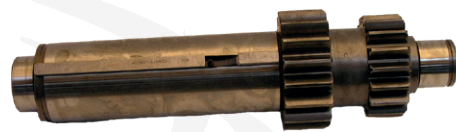

ROADRANGER

$390

A6840
Countershaft Assy. Aux
Suits RTLO16618

$320

K2947
Countershaft Assy. Front
Suits 16-22918 gearbox

$395

K3497
Range Synchro Assy.
Suits 14-18718, 14-22918