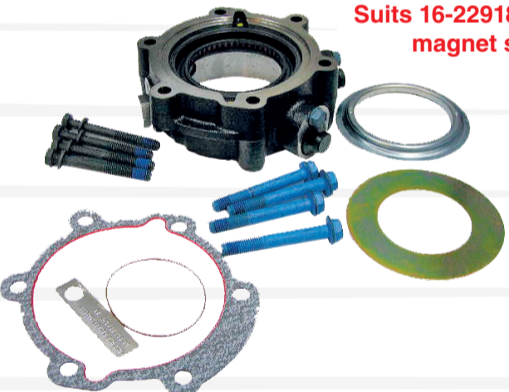

\$105

4304317
Top Gear Sliding Clutch
Updated top gear clutch
for 1100-22918

\$140

4300902
Bearing Splitter Gear
718/918
Suits 16-22918 gearbox

\$349

S2809
Output Seal/Speedo Housing
Suits 16-22918 gearbox with
magnet speedo sender